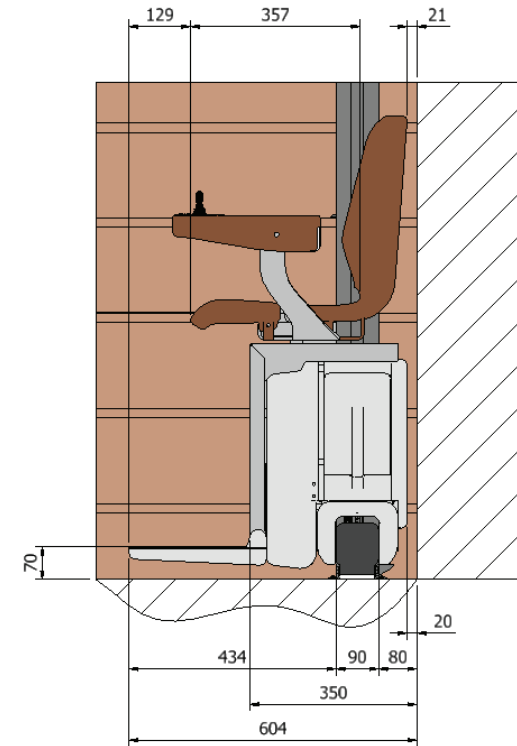

Specifications

Horizontal

When you want to keep space on the stairs, it is possible to park the stairlift further from the stairs by using the horizontal endpiece.