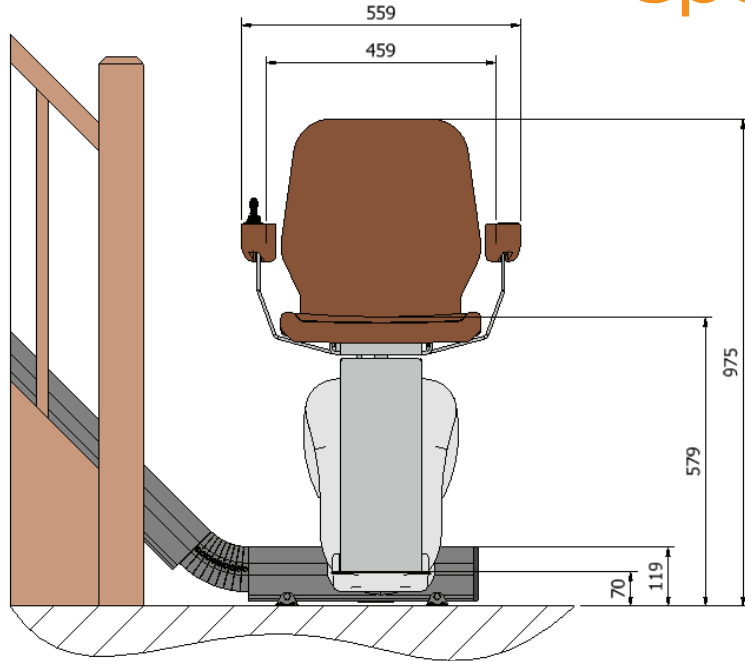

Specifications

Horizontal

When you want to keep space on the stairs, it is possible to park the stairlift further from the stairs by using the horizontal endpiece.